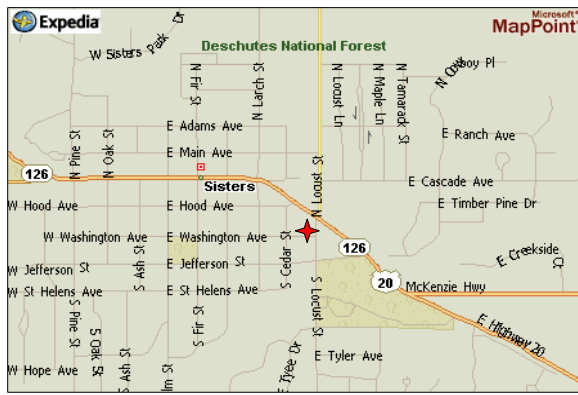

Redmond-Sisters (Route 3-AI Oeste)

Redmond WorkSource Connection	Sisters Park & Ride Lot
6:25AM	6:55AM
7:25AM	7:55AM
8:35AM	9:05AM
2:30PM	3:00PM
4:22PM	4:52PM
5:22PM	5:52PM

Sisters-Redmond (Route 3-AI Este)

Sisters Park & Ride Lot	Redmond WorkSource Connection
6:55AM	7:25AM
8:05AM	8:35AM
-	-
3:30PM	4:00PM
4:52PM	5:22PM
5:52PM	6:22PM

Bend - LaPine (Route 4-AI Sur)

Bend Hawthorne Station	LaPine Park & Ride Lot	So Deschutes Co Service Bldg
6:10AM	6:45AM	6:55AM
7:40AM	8:25AM	8:35AM
2:10PM	2:55PM	3:05PM
4:00PM	4:45PM	4:55PM
6:02PM	6:47PM	6:57PM

LaPine - Bend (Route 4-AI Norte)

So Deschutes Co Service Bldg	LaPine Park & Ride Lot	Bend Hawthorne Station
6:55AM	-	7:40AM
8:35AM	8:45AM	9:30AM
3:05PM	-	3:55PM
4:55PM	5:05PM	5:50PM
-	-	-

BEND. Bend Area Transit - Estacion de Hawthorne 326 NE Hawthorne. Se puede estacionar en la calle por la esquina