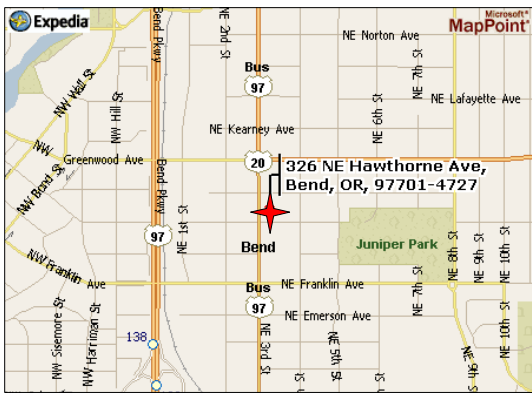

BEND. Bend Area Transit - Estacion de Hawthorne 326 NE Hawthorne. Se puede estacionar en la calle por la esquina